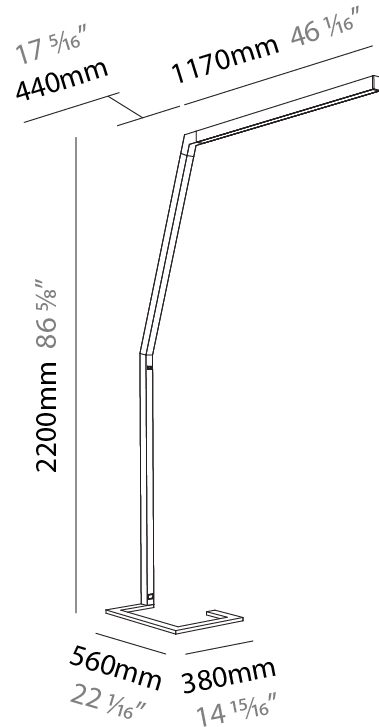

PROJECT
TYPE
SPECIFIER
QUANTITY
DATE

HYPRO-F 160 PORTABLE

A340006-

base number   Color   Finishes   Finishes   Finishes   Finishes   Finishes   Diffuser

Temperature

1. To build a product code in our configurator select the specify button on the base model # product page
2. To build a manual product code on this datasheet choose from the options listed below in blue font and add the suffix to the base model #

GENERAL

Series: Hypro
Subseries: Hypro-F 160
Brand: Prolicht
Division: Architectural
Mounting Type: Portable
Mounting Location: Floor
Subcategory: Floor

PHYSICAL

Shape: Abstract
Length (mm): 1610
Length (in): 63 ³/₈
Width (mm): 380
Width (in): 14 ¹⁵/₁₆
Height (mm): 2200
Height (in): 86 ⁵/₈
Light Distribution: Direct / Indirect
Diffuser: PMMA - Micro-prism / Rico
Fixture Finish: ANA / SSR / BKV / CWI / CRY / HAB / MSR / UFT / ITA / RUA / OGR / FTG / MYG / RWR / LOD / PUS / FRO / FUP / KIA / POP / BLS / SPG / MEY / GOH / GUM / CHC / COM / ABZ / JAG / OBR / MOS / ROR
Fixture Material: Aluminum Die Cast

ELECTRICAL

Lamp Type: LED (Zhaga Standard)
Input Wattage (W): 59
Total Output Wattage (W): 53.7
Driver Included: Yes
Driver Location: Integrated
Input Voltage (V): 120 - 277

LED

Color Temperature (°K): 3000 / 4000
Max. Delivered Lumen (lm): 5018 - 5105
CRI: >90 CRI

OPTICAL

RATINGS AND CERTIFICATIONS

Certified By: Certified for North American Standards
IP rating: IP20