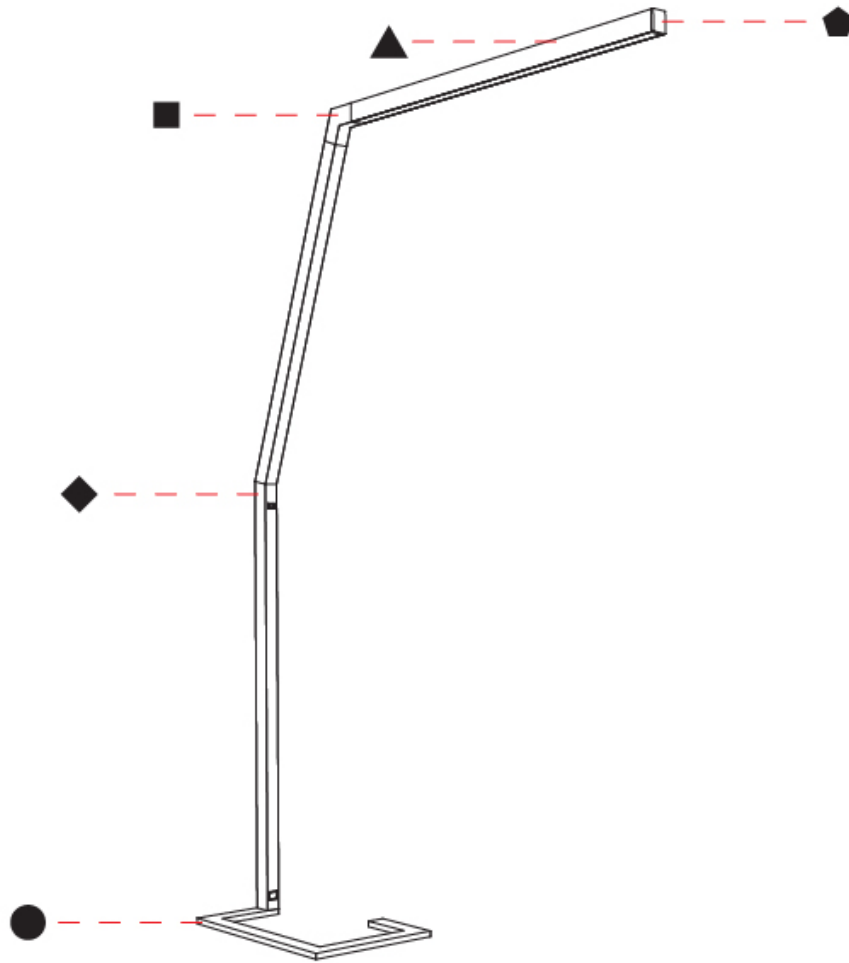

HYPRO-F 160 PORTABLE

A340006-

PROJECT

TYPE

SPECIFIER

QUANTITY

DATE

A